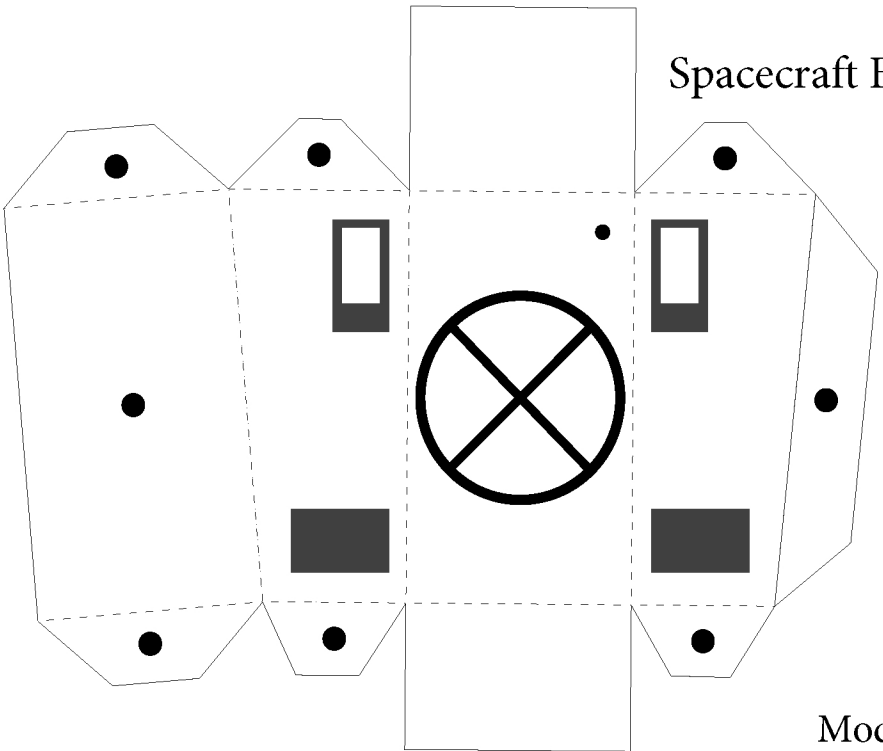

NASA's James Webb Space Telescope Model

● : Glue
- - - - : Fold

Spacecraft Bus

Antenna

'Cold' side of
Sunshield

'Sun-Facing' side
of Sunshield

Secondary Mirror

Primary Mirror and Scientific Instruments