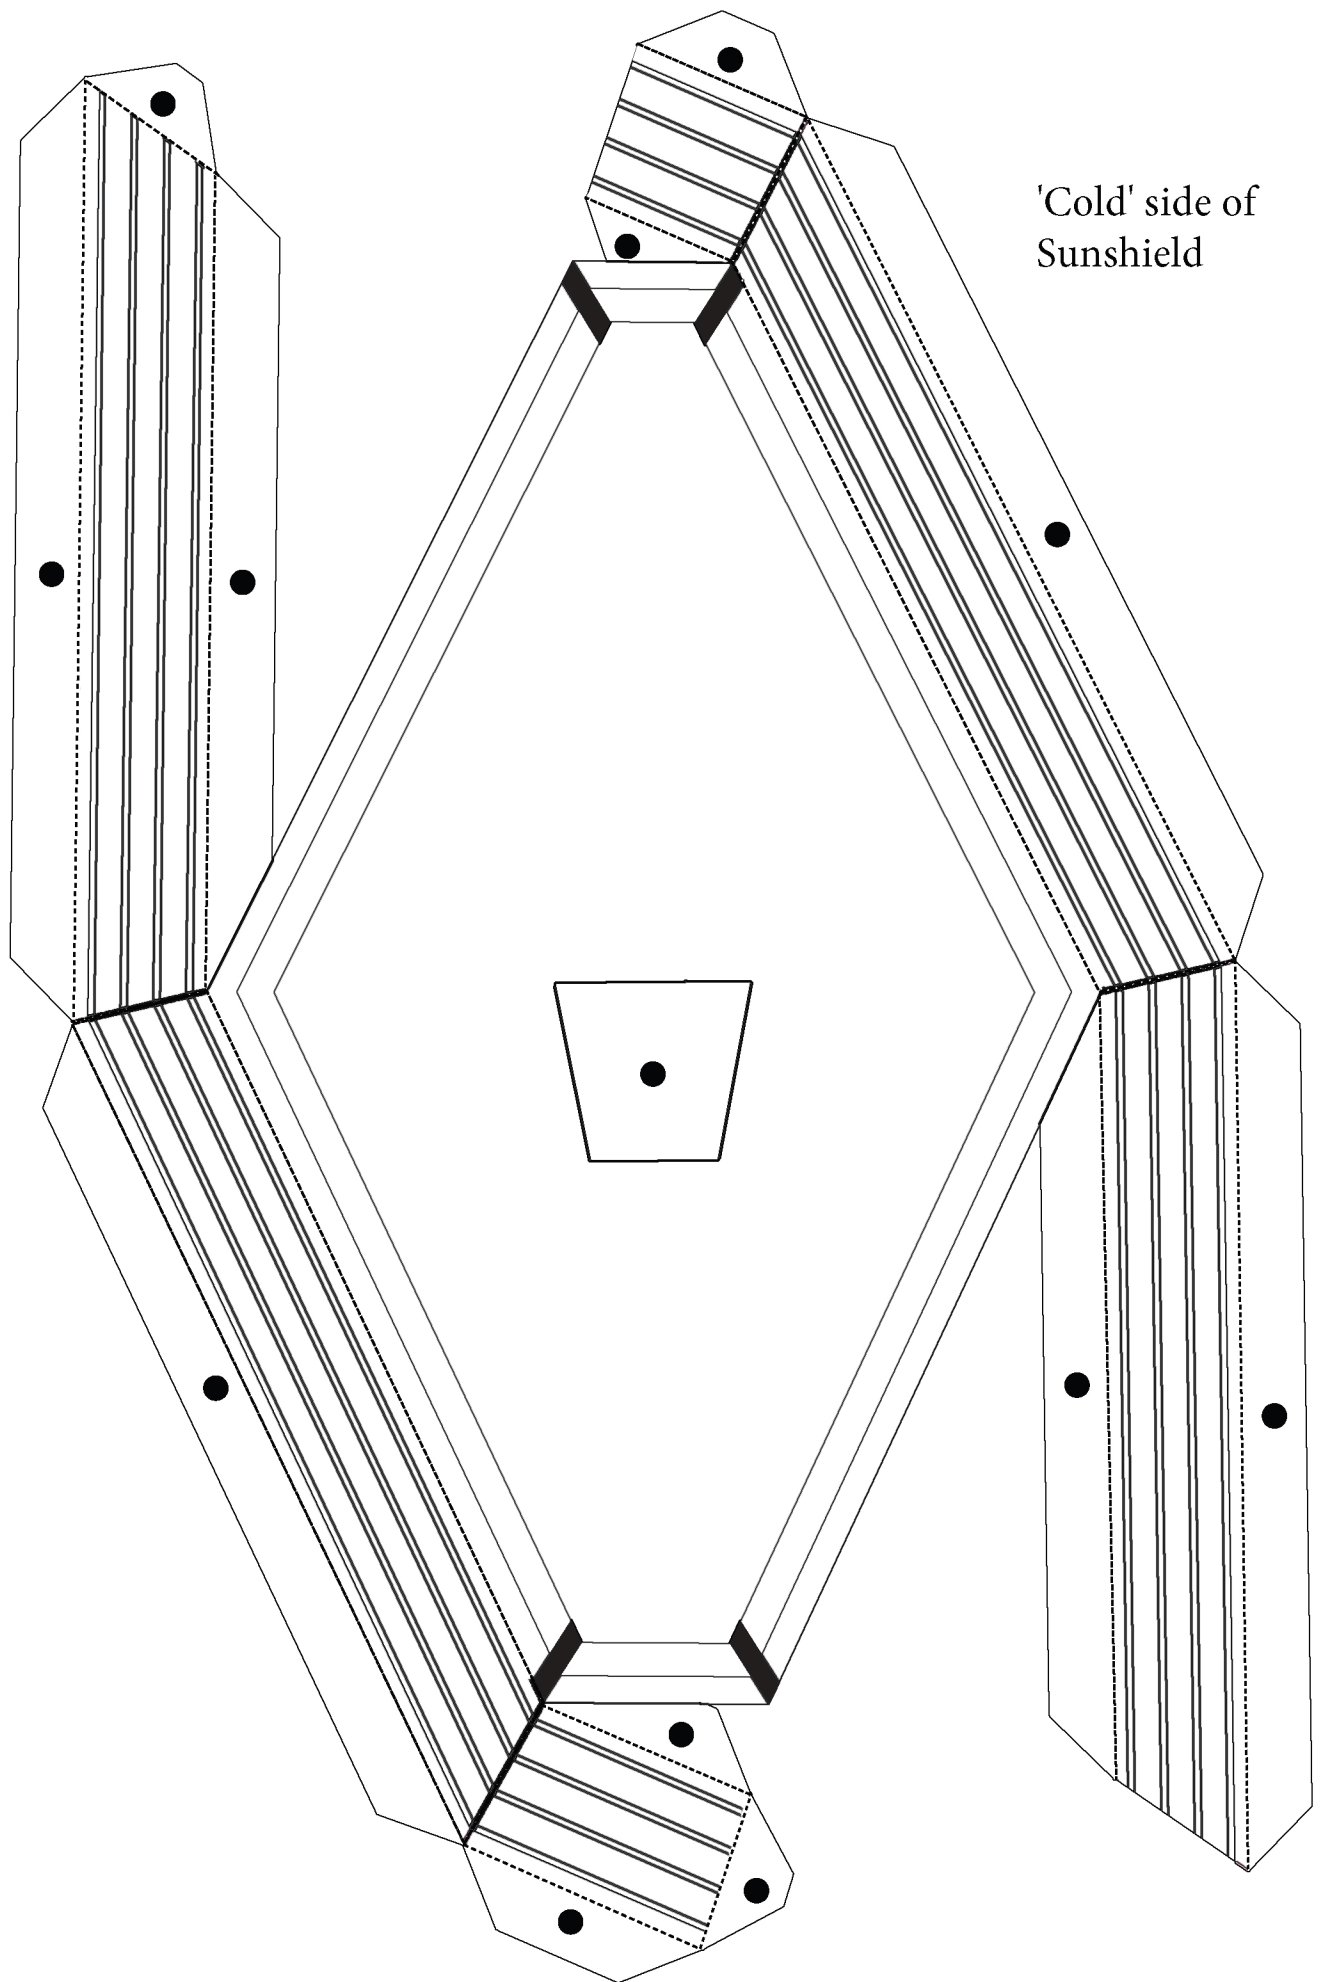

NASA's James Webb Space Telescope Model

● : Glue
- - - - : Fold

Spacecraft Bus

Antenna

'Cold' side of
Sunshield

'Sun-Facing' side
of Sunshield

Secondary Mirror

Primary Mirror and Scientific Instruments