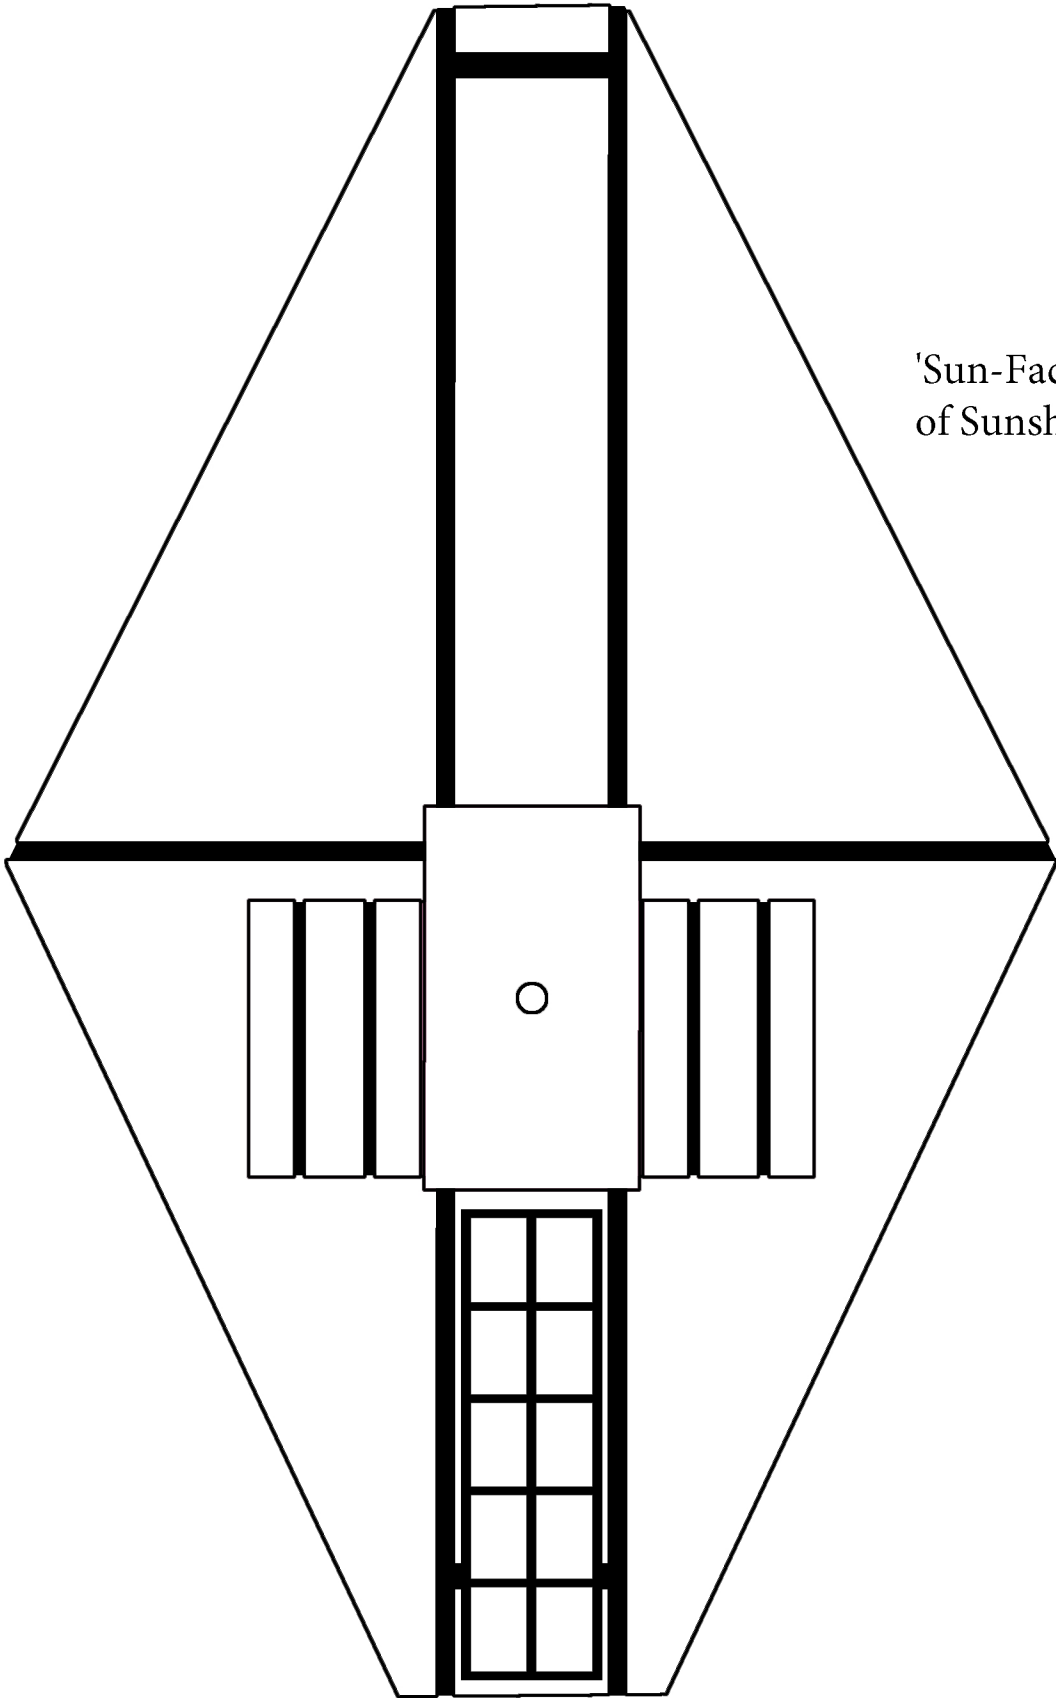

NASA's James Webb Space Telescope Model

● : Glue
- - - - : Fold

Spacecraft Bus

Antenna

'Cold' side of
Sunshield

'Sun-Facing' side
of Sunshield

Secondary Mirror

Primary Mirror and Scientific Instruments