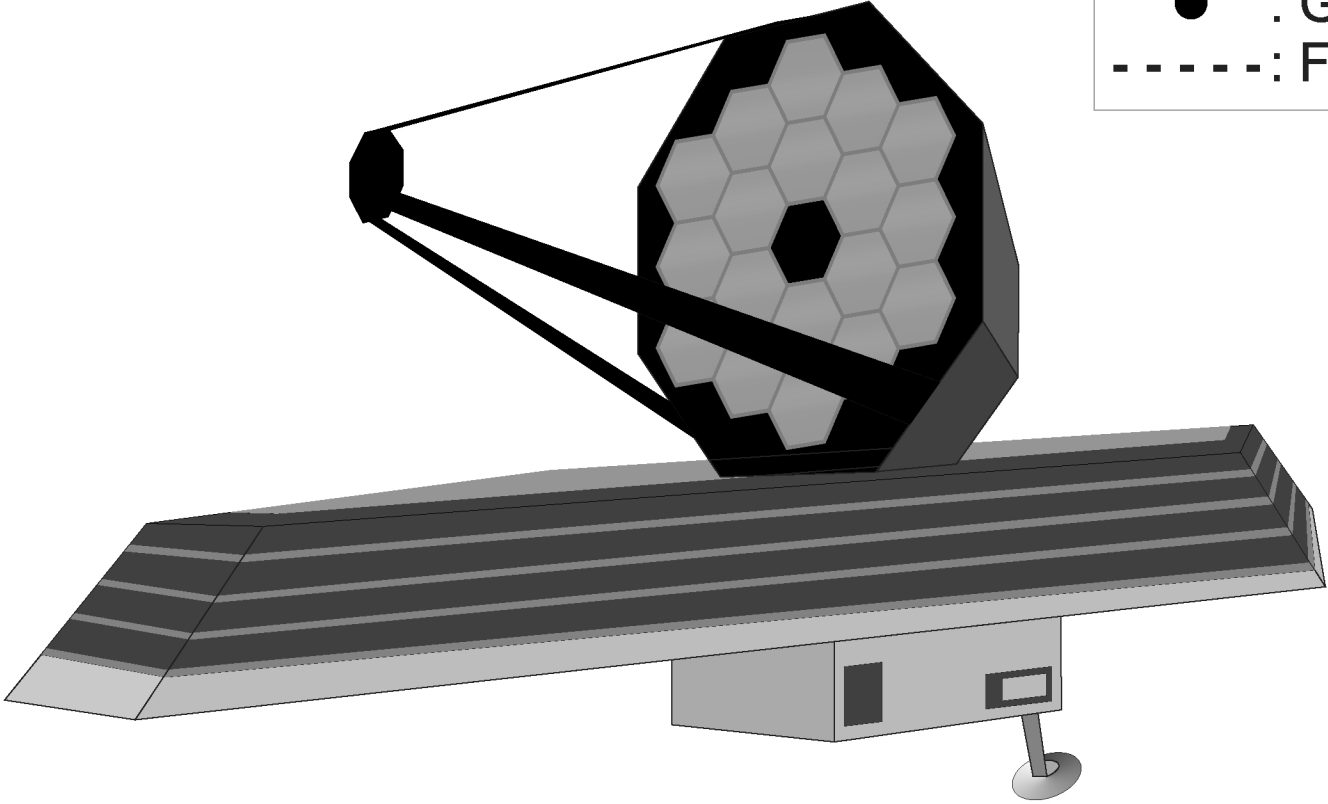

NASA's James Webb Space Telescope Model

● : Glue
- - - - : Fold

Spacecraft Bus

Antenna

'Cold' side of
Sunshield

'Sun-Facing' side
of Sunshield

Secondary Mirror

Primary Mirror and Scientific Instruments