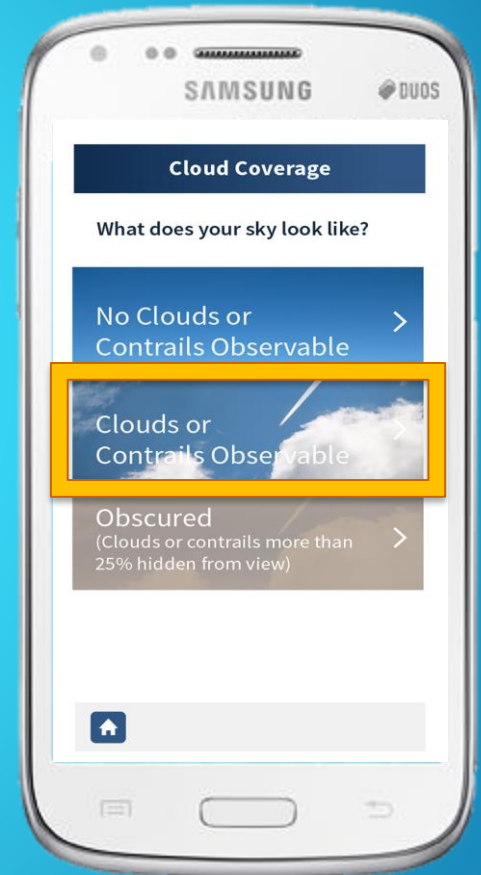

## GLOBE Observer

Make observations that **complement NASA satellite** observations to **help scientists** studying Earth and the global environment.

Take photographs of clouds and record sky observations and compare them with NASA satellite images.

## Observation: *Date and Location*

- Uses phone's location
- Can manually choose location from "Google Map"
- App uses this location to send satellite overpass alerts and define your observation site

# How to Make Observations

The first and easiest step is observing “What is in Your Sky”:

- No clouds
- Or **Clouds**
- Or Obscured – phenomenon that restricts your view of clouds.

*An accurate observation cannot be made if an obscuration covers more than 25% of your sky.*