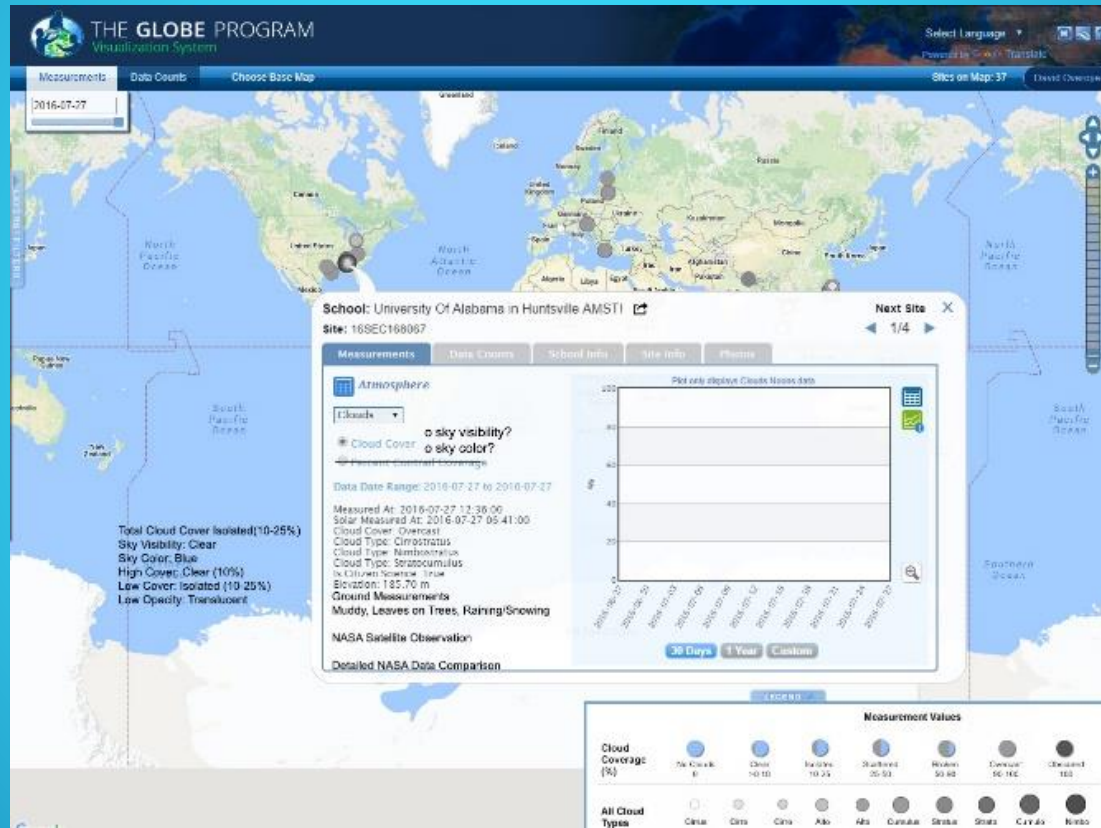

# How to See Data & NASA Satellite Comparison

# Next Steps!

Identify and Observe During **Satellite Overpass Time**

# Extension

Explore Data: <http://vis.globe.gov/clouds>