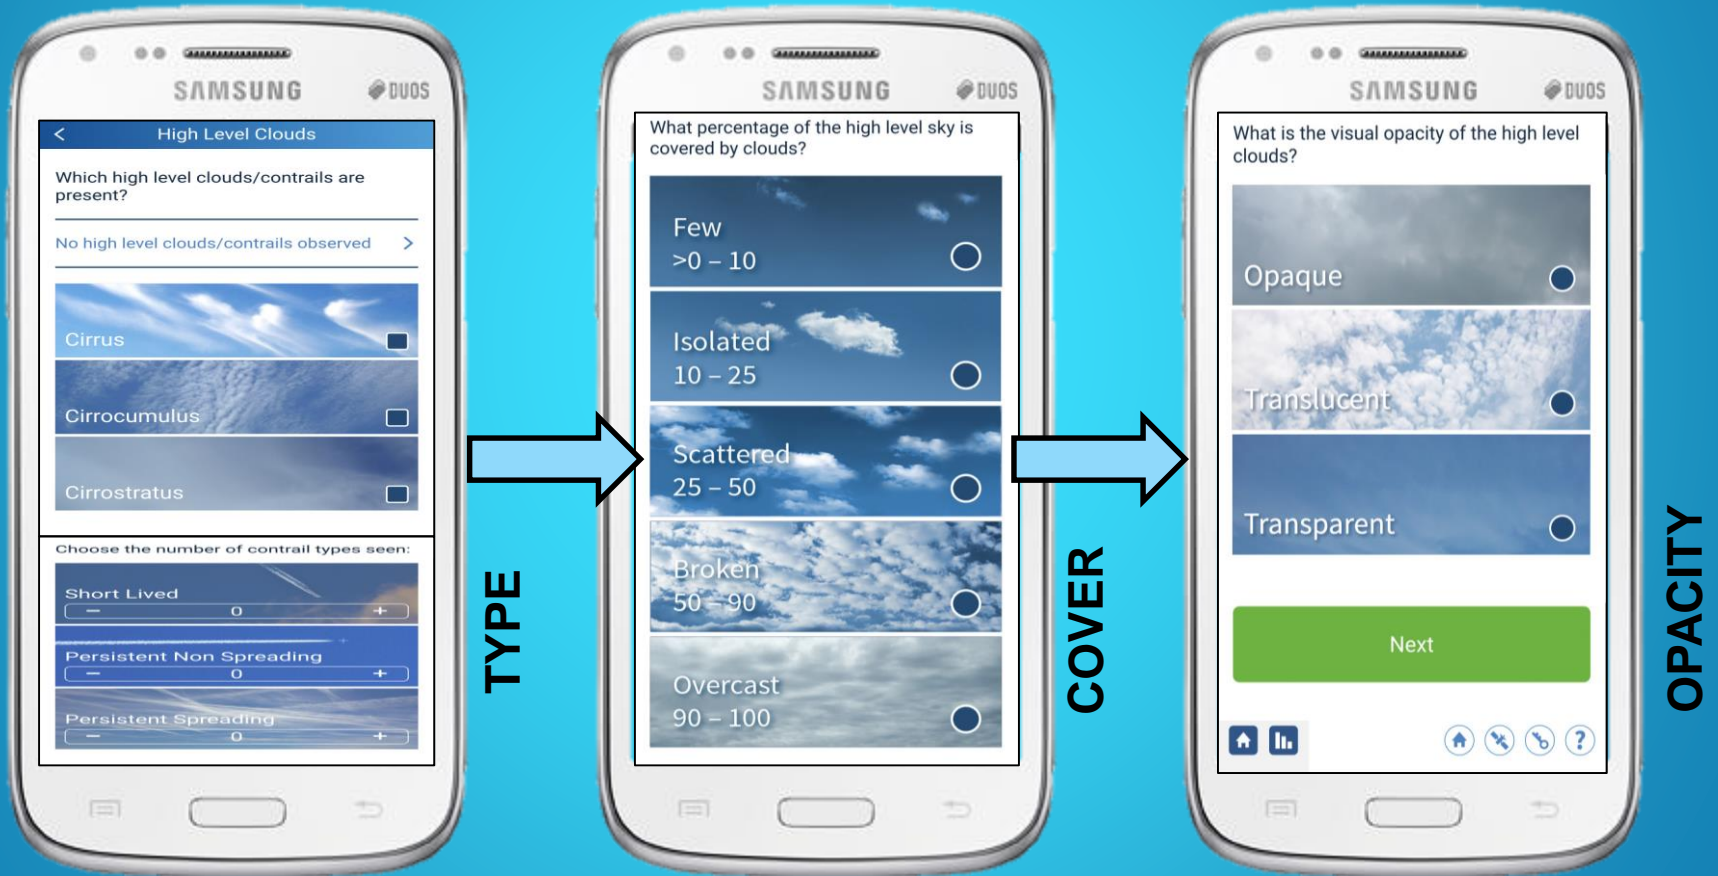

How to Make Observations

Observation: *Clouds*