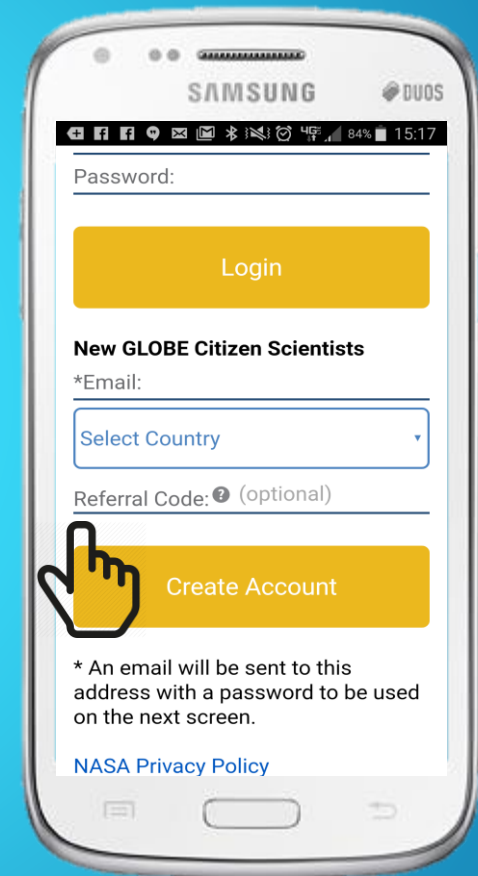

Get the App

Enter your email and Earth Day referral code: **earth2017** (case sensitive) to create account.

Note: GLOBE Observer app Team will send an approval email with a password to Login.

Now you are ready to go!

Issues:
globeobserverhelp@lists.nasa.gov